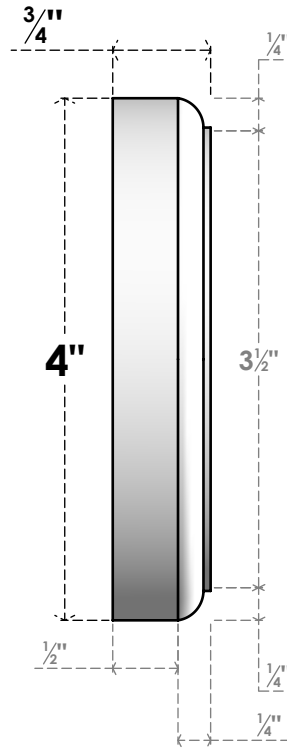

# ROSP040X040X075GRY11

4"W X 4"H X 3/4"P STANDARD GRAYSON FLOWER ROSETTE WITH ROUNDED EDGE, ARCHITECTURAL GRADE PVC

**FRONT**

**SIDE**

EKENA MILLWORK  
2300 WEST MAIN ST.  
CLARKSVILLE, TX 75426  
TOLL FREE: 866-607-0453  
WWW.EKENAMILLWORK.COM

#### NOTES

1. INSTALLATION TO BE COMPLETED IN ACCORDANCE WITH MANUFACTURER'S SPECIFICATIONS.
2. DRAWING MAY NOT BE TO SCALE
3. THIS DRAWING IS INTENDED FOR DESIGN AND PLANNING PURPOSES ONLY.
4. ALL INFORMATION CONTAINED HEREIN WAS CURRENT AT THE TIME OF DEVELOPMENT BUT MUST BE REVIEWED AND APPROVED BY THE PRODUCT MANUFACTURER TO BE CONSIDERED ACCURATE.
5. ARCHITECTURAL GRADE PVC PRODUCTS ARE MADE FROM EXPANDED CELLULAR PVC AND COME NATURALLY WHITE BUT MAY BE PAINTED