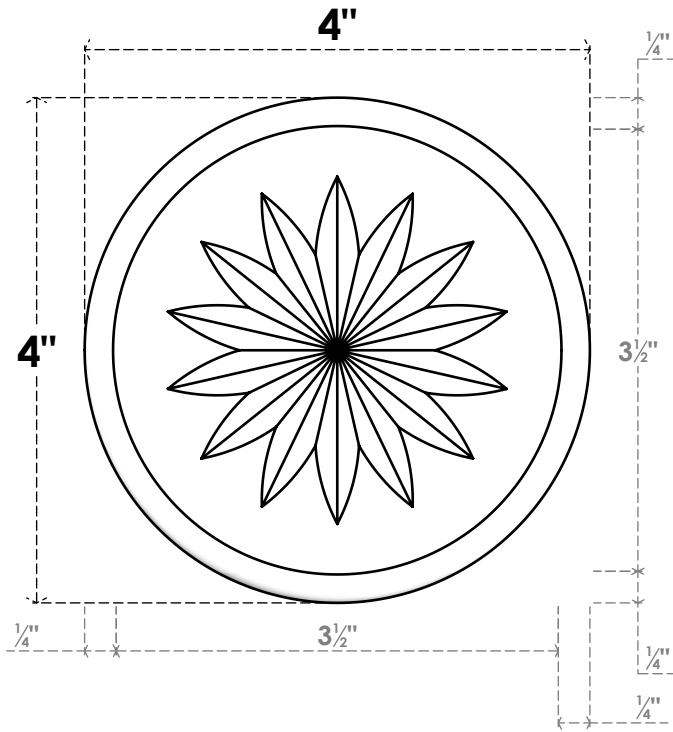

# ROSP040X040X075GRY11

4"W X 4"H X 3/4"P STANDARD GRAYSON FLOWER ROSETTE WITH ROUNDED EDGE, ARCHITECTURAL GRADE PVC

**FRONT**

**SIDE**

EKENA MILLWORK  
2300 WEST MAIN ST.  
CLARKSVILLE, TX 75426  
TOLL FREE: 866-607-0453  
WWW.EKENAMILLWORK.COM